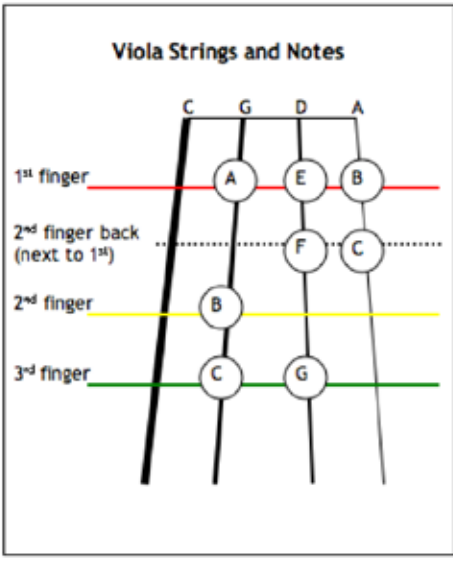

The Passenger

By Iggy Pop and Ricky Gardiner, arr. Ian Burton

- Possible structure of The Passenger:**
- intro (section 1)
 - verse 1 (section 2)
 - verse 2 (section 3)
 - chorus 1 (section 4)
 - verse 3a (section 5)
 - verse 3b (section 6)
 - chorus 1 (section 7)
 - chorus 2 (section 8)

These are all of the sections that you can play in The Passenger

You can just play this main riff all the way through:

These are the main sections for your instrument

Intro: Section **1**

PLAY MAIN RIFF 3 TIMES

Verse 1: Section **2**

PLAY MAIN RIFF 4 TIMES

Verse 2: Section **3**

PLAY MAIN RIFF 4 TIMES

Chorus 1: Sections **4** and **7**

Try these sections if you have time

Verse 3a: Section 5

(only play if asked)

PLAY THIS 2 TIMES

Verse 3b: Section 6

PLAY MAIN RIFF 3 TIMES

Chorus 2: Section 8

EITHER:

- repeat the whole of this section and fade, or
- end with the three note stab on the last time only

PLAY THIS 2 TIMES